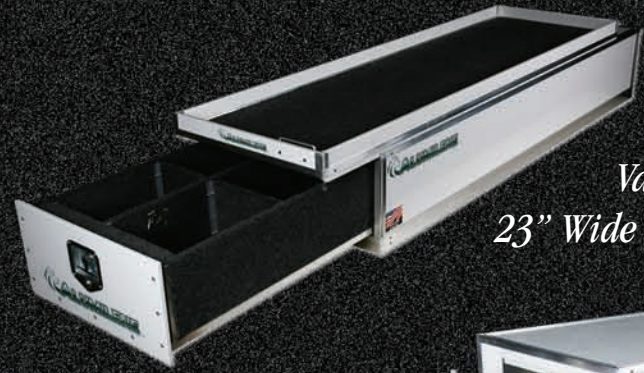

Alumilene Models

Vault
23" Wide x 58" Long

Vault
23" Wide x 72" Long

Kennel
23" Wide x 58" Long

Kennel
23" Wide x 38" Long

Kennel
23" Wide x 72" Long

*Combination
Kennel and Vault*

*PERFECT for law
enforcement vehicles!*