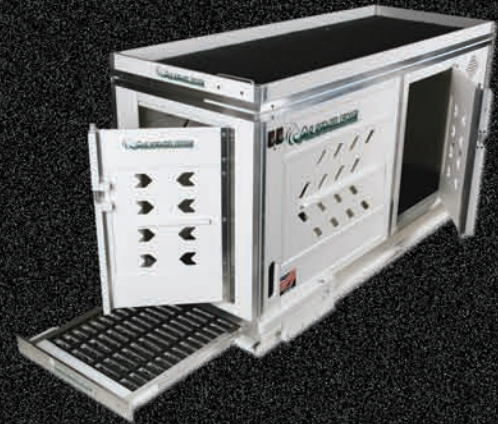

Alumilene Models

Vault
23" Wide x 58" Long

Vault
23" Wide x 72" Long

Kennel
23" Wide x 58" Long

Kennel
23" Wide x 38" Long

Kennel
23" Wide x 72" Long

*Combination
Kennel and Vault*

*PERFECT for law
enforcement vehicles!*

Keyed Lock

Benefits

Slam latch with keyed lock, seven gun capacity, removable gun storage, separate dividers, for ammo and the like, carpeted interior.

Keyed with heavy duty cam, locks vault to truck bed.